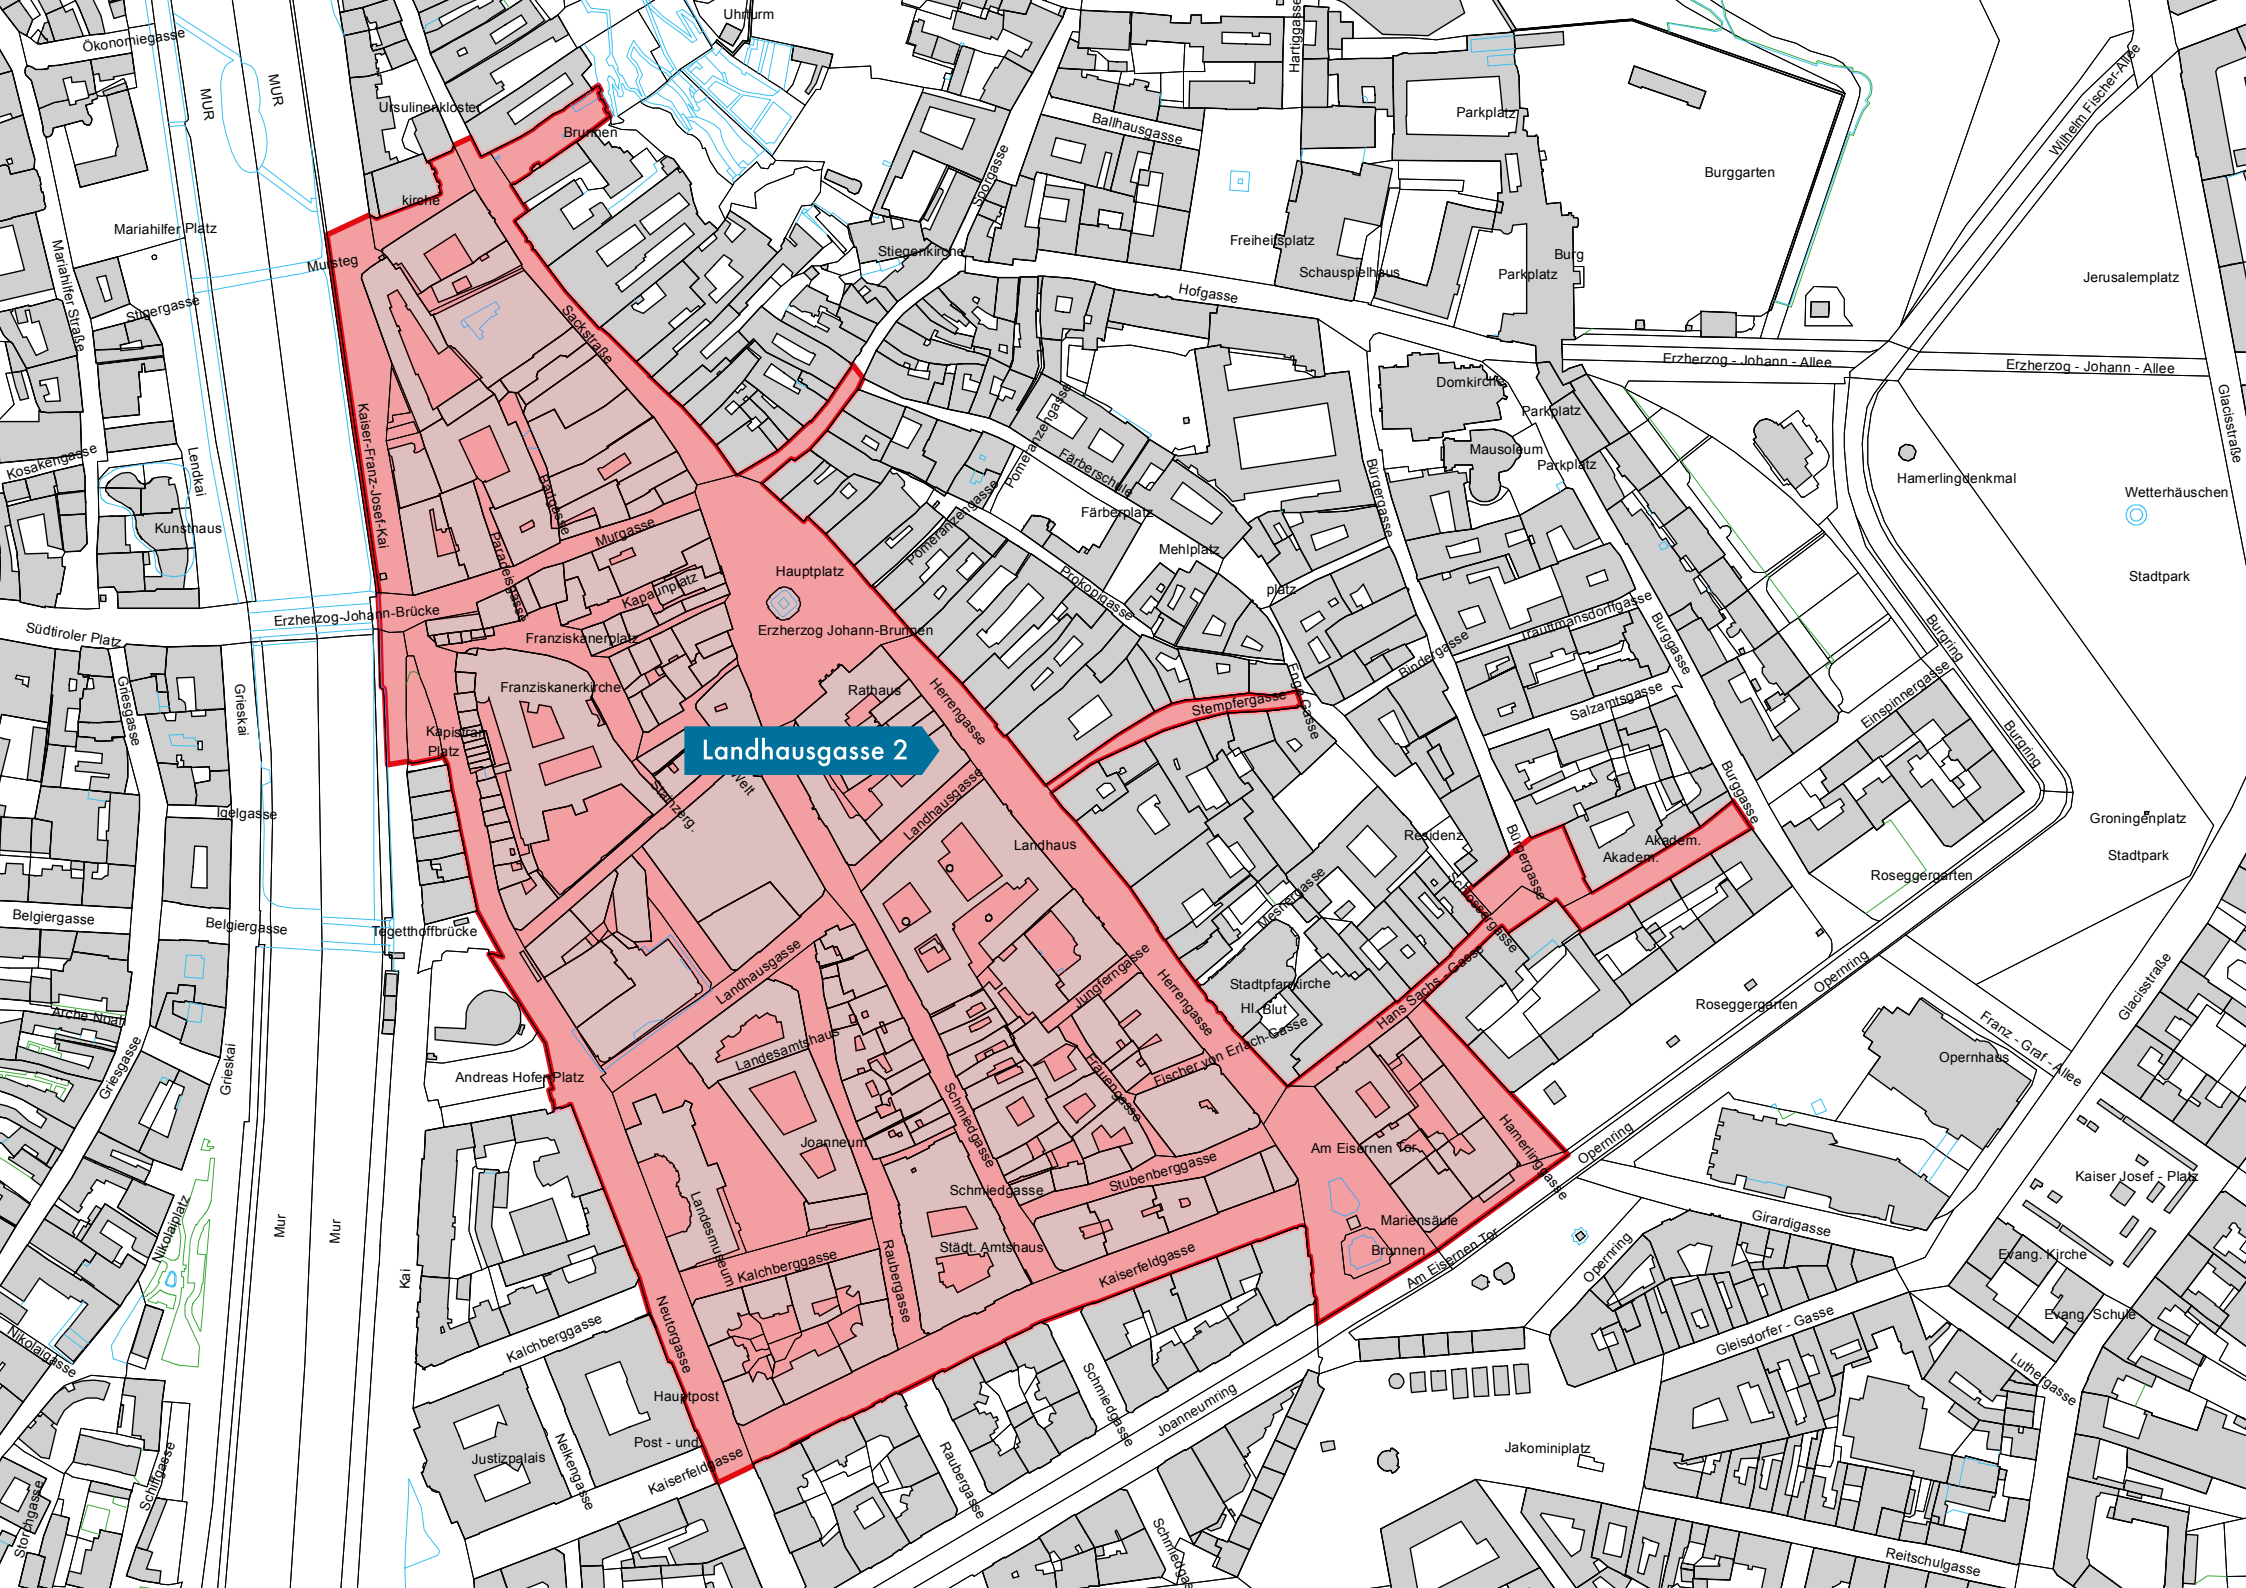

Landhausgasse 2

Ökonomiengasse
MUR
MUR
Ursuline Kloster
Brunnen
Kirche

Mariahilfer Platz
Murtweg
Subergasse
Landkai
Kunsthaus

Kosakengasse
Südtiroler Platz
Erzherzog-Johann-Brücke

Griesgasse
Grieskai
Idelgasse

Belgiergasse
Belgiergasse
Tegetthofbrücke

Andreas Hofer Platz
Kai
Mur
Mur

Nikolaigasse
Nikolausplatz
Schiffgasse

Justizpalais
Post- und
Kaiserfeldgasse
Waldengasse

Sackgasse
Murgasse
Kaplanplatz
Franziskanerplatz
Franziskanerkirche
Kapistänplatz

Hauptplatz
Erzherzog Johann-Brunnen
Rathaus
Landhausgasse

Landhausgasse
Landhaus
Landesamtshaus
Joanneum
Landesmuseum
Kalchberggasse
Raubergasse

Schmergasse
Stadtschulhaus
Schmiedgasse
Stadtschulhaus
Kaiserfeldgasse

Hauptpost
Post- und
Kaiserfeldgasse

Justizpalais
Post- und
Kaiserfeldgasse

Stiegenkirche
Hofgasse
Freiheitsplatz
Schauspielhaus
Parkplatz
Burg
Parkplatz

Färberschulplatz
Färberplatz
Mehlplatz
Prokopplatz
Landhausgasse

Landhausgasse
Landhaus
Landesamtshaus
Joanneum
Landesmuseum
Kalchberggasse
Raubergasse

Schmergasse
Stadtschulhaus
Schmiedgasse
Stadtschulhaus
Kaiserfeldgasse

Hauptpost
Post- und
Kaiserfeldgasse

Justizpalais
Post- und
Kaiserfeldgasse

Balhausgasse
Handluggasse
Parkplatz
Burggarten
Erzherzog-Johann-Allee

Domkirche
Mausoleum
Parkplatz
Parkplatz
Erzherzog-Johann-Allee

Landhausgasse
Landhaus
Landesamtshaus
Joanneum
Landesmuseum
Kalchberggasse
Raubergasse

Schmergasse
Stadtschulhaus
Schmiedgasse
Stadtschulhaus
Kaiserfeldgasse

Hauptpost
Post- und
Kaiserfeldgasse

Justizpalais
Post- und
Kaiserfeldgasse

Erzherzog-Johann-Allee
Erzherzog-Johann-Allee

Hameringdenkmal
Wetterhäuschen
Stadtspark

Landhausgasse
Landhaus
Landesamtshaus
Joanneum
Landesmuseum
Kalchberggasse
Raubergasse

Schmergasse
Stadtschulhaus
Schmiedgasse
Stadtschulhaus
Kaiserfeldgasse

Hauptpost
Post- und
Kaiserfeldgasse

Justizpalais
Post- und
Kaiserfeldgasse

Jerusalemplatz
Erzherzog-Johann-Allee

Hameringdenkmal
Wetterhäuschen
Stadtspark

Landhausgasse
Landhaus
Landesamtshaus
Joanneum
Landesmuseum
Kalchberggasse
Raubergasse

Schmergasse
Stadtschulhaus
Schmiedgasse
Stadtschulhaus
Kaiserfeldgasse

Hauptpost
Post- und
Kaiserfeldgasse

Justizpalais
Post- und
Kaiserfeldgasse

Reitschulgasse